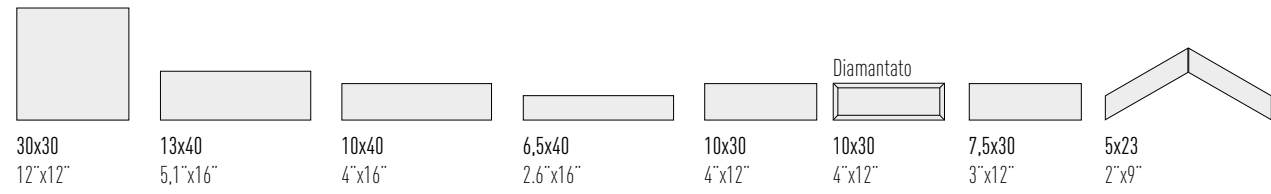

Forme Formati
Shapes Sizes

Forma	30x30	13x40	10x40	6,5x40	10x30	10x30 (Diamantato)	7,5x30	5x23	20x20	10x20	14,5x24,5	20x20 (scalloped)	15,3x17,5	15x17,1	15x15	15x15 (Diamantato)	15x15 (Ottagonetta)	15x15 (scalloped)	14,5x14,5 (triangle)	7,5x15	7,5x15 (Diamantato)	7,5x7,5 (Diamantato)	6,2x7 (hexagon)		
Arabesque Satin																									
Arabesque Silk																									
Arrow																									
Briolette																									
Cushion																									
Diamante																									
Exabright																									
Examatt																									
Fondali																									
Geomat																									
Joyful																									
Kraklé																									
Linea 40																									
Nature																									
Orizzonti																									
Provenzale																									
Satin																									
Silk																									
Soleil