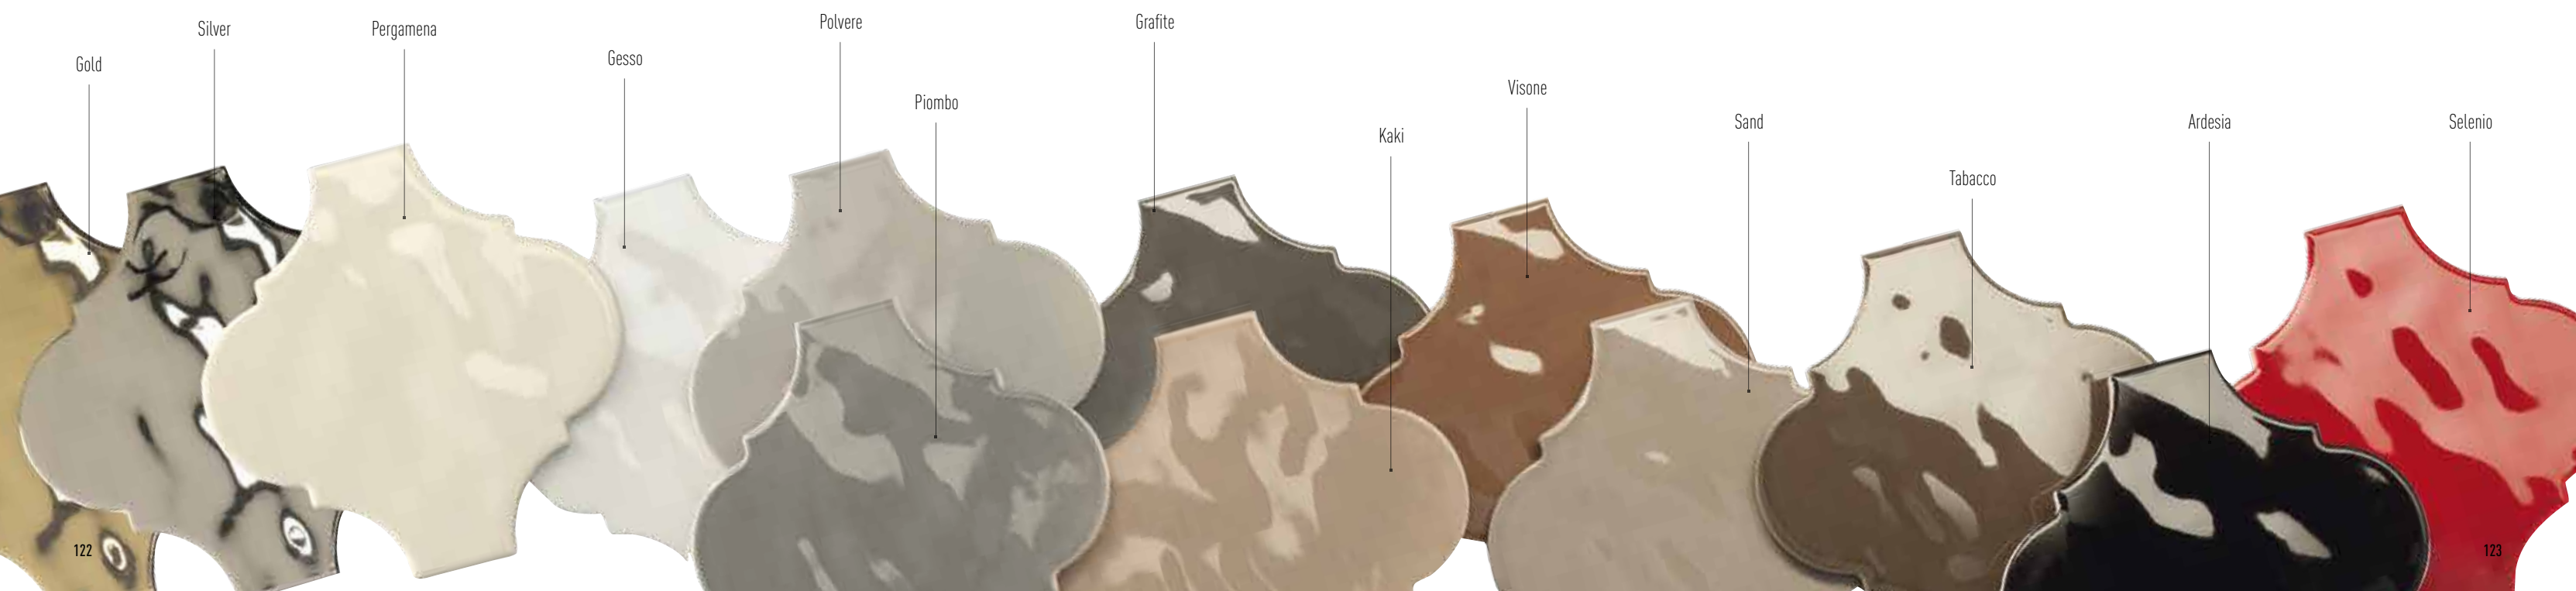

Gold

Silver

Pergamena

Gesso

Polvere

Piombo

Grafite

Kaki

Visone

Sand

Tabacco

Ardesia

Selenio