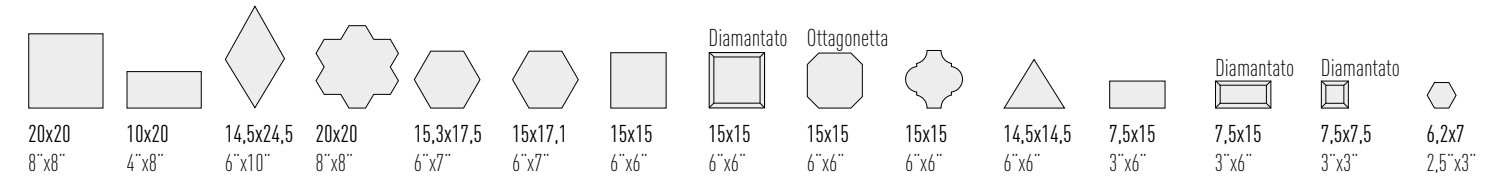

Forme Formati
Shapes Sizes

Forma	30x30	13x40	10x40	6,5x40	10x30	10x30 (Diamantato)	7,5x30	5x23	20x20	10x20	14,5x24,5	20x20 (scalloped)	15,3x17,5	15x17,1	15x15	15x15 (Diamantato)	15x15 (Ottagonetta)	15x15 (scalloped)	14,5x14,5 (triangle)	7,5x15	7,5x15 (Diamantato)	7,5x7,5 (Diamantato)	6,2x7 (hexagon)		
Arabesque Satin																									
Arabesque Silk																									
Arrow																									
Briolette																									
Cushion																									
Diamante																									
Exabright																									
Examatt																									
Fondali																									
Geomat																									
Joyful																									
Kraklé																									
Linea 40																									
Nature																									
Orizzonti																									
Provenzale																									
Satin																									
Silk																									
Soleil